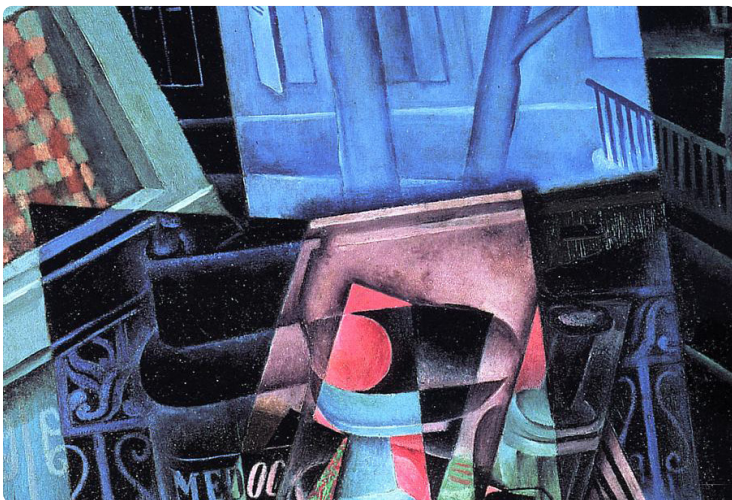

# JUAN GRIS

#1 | *Portrait of Picasso* | 1912 | oil on canvas  
93 x 74 cm | Art Institute Chicago: Chicago, IL

#2 | *Man in a Café* | 1912 | oil on canvas  
128 x 88 cm | Philadelphia Museum of Art: Philadelphia, PA

#3 | *Still Life with a Guitar* | 1913 | oil on canvas  
66 x 100 cm | The Metropolitan Museum of Art: New York, NY

#4 | *Breakfast* | 1914 | gouache, oil, crayon, and paper on canvas  
81 x 60 cm | Museum of Modern Art: New York, NY