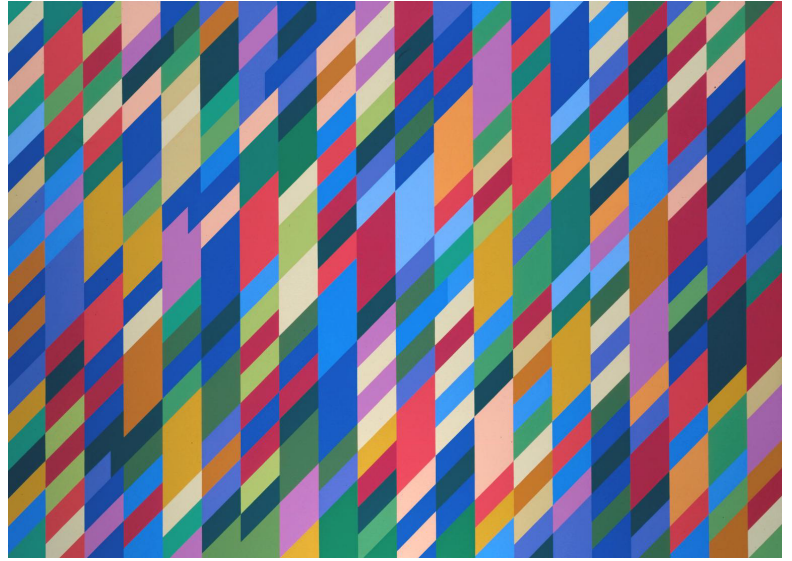

Bridget Riley Homework

Name:

1

"Blaze 1"

Emulsion on hardboard 109 x 109 cm

2

"Nataraja"

Oil paint on canvas 165 x 227 cm

Age group 5-14

Name:

Age:

Which picture do you like better:

Why:

Age group 14-21

Name:

Age: